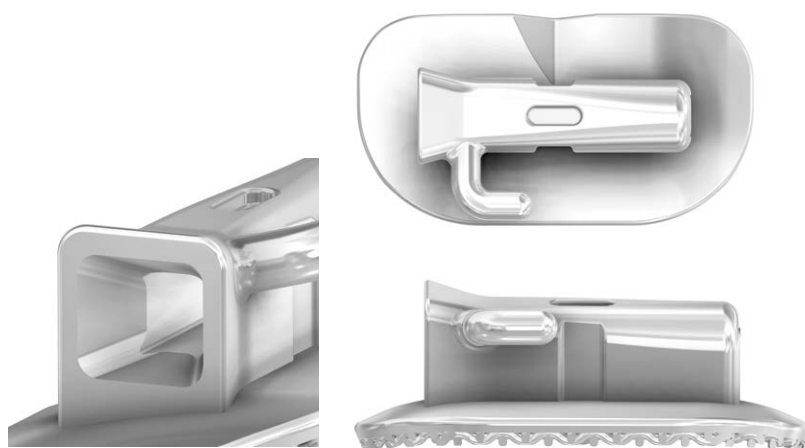

# Tulip buccal tubes

Info  
N° 208

## Tulip buccal tubes

The Tulip buccal tubes owe their name to the tulip-shaped entrance funnel. It has been dimensioned especially large to allow quick and easy insertion of the archwires. Your patients will be delighted by the extremely flat design which guarantees a high level of comfort.

Maxillary	Tooth	Torque	Angulation	Distal offset	Slot	on large pad		on Big Foot pad	
						right	left	right	left
						76   67	0°	-	0°
				.022" x .028"	743L0712	742L0712	743B0712	742B0712	
76   67	-10°	-	0°	.018" x .028"	743L0724	742L0724	743B0724	742B0724	
				.022" x .028"	743L0722	742L0722	743B0722	742B0722	
76   67	-10°	-	6°	.018" x .028"	743L0734	742L0734	743B0734	742B0734	
				.022" x .028"	743L0732	742L0732	743B0732	742B0732	
76   67	-14°	-	10°	.018" x .028"	743L0744	742L0744	743B0744	742B0744	
				.022" x .028"	743L0742	742L0742	743B0742	742B0742	
76   67	-14°	-	14°	.018" x .028"	743L0754	742L0754	743B0754	742B0754	
				.022" x .028"	743L0752	742L0752	743B0752	742B0752	