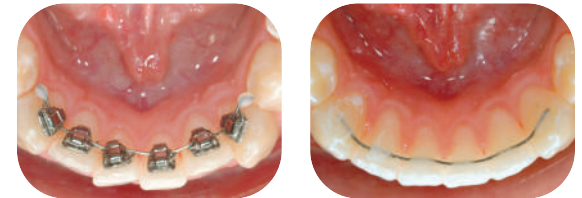

Treatment time: 8 weeks